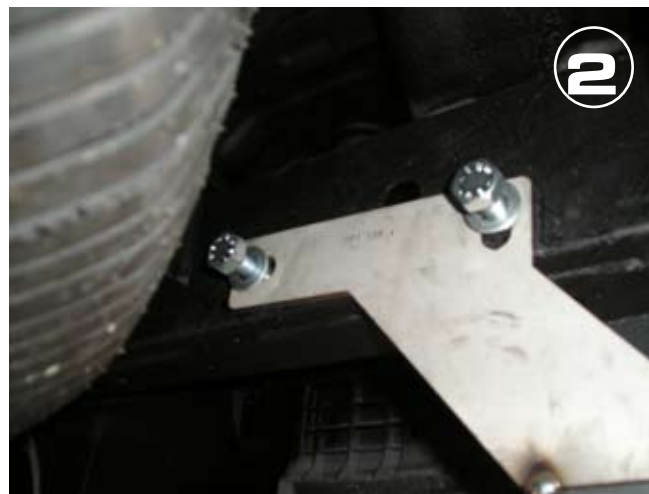

# KIA SORENTO 2006

Part List Lista della bulloneria Liste des pièces		
<b>A</b>		TE 12x30 x 4
<b>B</b>		Ø 12 x 4
<b>C</b>		Ø 12 x 4

 **MISUTONIDA**  
  *italian style* **4x4**  
*accessories*

**GB**

**FITTING  
INSTRUCTIONS**

1. Position the n.2 welded brackets in correspondence of the holes present on the chassis as shown in picture 1.
2. Fix the brackets using ,B and C as shown in picture 2.
3. Tighten all the set of bolts